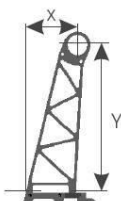

Dimensions

Pedal bearing shaft

- Grip width 40 cm
9100500100-040
- Grip width 45 cm
9100500100-045
- Grip width 50 cm
9100500100-050

Foot stopper for leg rest

- 9100100012 **€ 71.90**

Fixed bottom bracket support

- XS (X/Y 113/130)
9100501100-004
- S (X/Y 67/153)
9100501100-003
- M (X/Y 90/250)
9100501100-001

Thigh anchorage

- 9100100013 **€ 127.90**

Adjustable bottom bracket support

- 9100500001 **€ 182.90**

Adjustable angle via clamped hinge on the fork bridge and in their length.