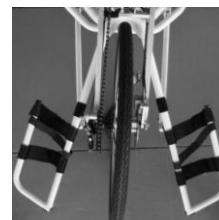

Leg rest

Leg rest separated

- 9100100008
Adaptation on the fork for short legs
Only possible up to body size 165 cm!

Leg rest wrapping

- 9100100009
Adaptation on the fork

Leg rest adapted to the chassis

- 9100100010 **€ 400.40**
Legs not influenced by the steering motion, increases the vehicle width!
Not in combination with the leg shield.