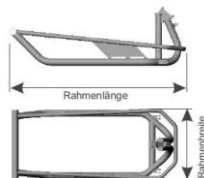

Hydraulic back-peddalling disc brake with crank release function for moving backwards

9110300003 € 618.80

Compatible with chain shift and free-running shifting hub

In combination with:

- pedal bearing shaft grip widths 45 to 55 cm
 - pedal crank crank lengths 155 or 175 mm up to 120 kg body weight

Not in combination with Mountaindrive 2.5:1 gear reduction for hills!

Not in combination with the bottom bracket support XS!

Chassis

Chassis geometry

- Length 104 cm
Seat width approx. 39 cm
9100100000-001
- Length 116 cm
Seat width approx. 39 cm
9100100000-002
- Length 116 cm **€ 161.20**
Seat width approx. 43 cm
9100100000-003
- Heavy Duty version **€ 335.50**
up to 120 kg body weight
9100800013
Recommended for off-road use

Leg rest

Leg rest separated

- 9100100008
Adaptation on the fork for short legs
Only possible up to body size 165 cm!

Leg rest wrapping

- 9100100009
Adaptation on the fork

Leg rest adapted to the chassis

- 9100100010 **€ 400.40**
Legs not influenced by the steering motion, increases the vehicle width!
Not in combination with the leg shield.