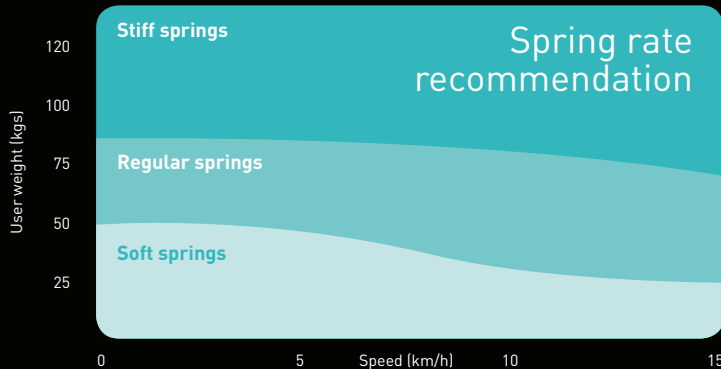

PRODUCT SPECIFICATION

Wheel size: 24" (507mm)

ETRTO number: 47-507 (24x1.75)

Axle bearing: 1/2" (12.7mm) and 12mm

Spring/loop materials: Ultra lightweight carbon fibre

Rim: Double-walled aluminium, black

Inner rim width: 16mm

Hub: Machined, black anodised aluminium

Bearing width at faces: 1.8" (45.8mm)

Wheel weight: 1.36kg (3lb)

NB Wheel weights without push rim, tyre, or axle

Maximum load (user and chair): 120kg (265lb)

Loopwheels Extreme is available in 3 spring strengths – **Soft springs**, **Regular springs** and **Stiff springs**. Use the chart above to estimate the most usual higher speed on the wheels and the fully-loaded weight of the chair.