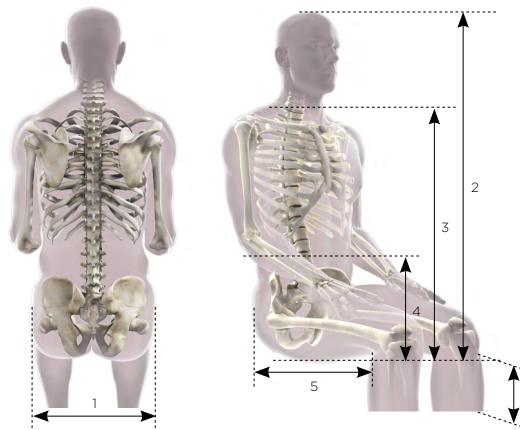

Required chair's dimensions

Position	Description	Dimension	Unit
A	Overall width		mm
B	Back support angle		deg.
C	Overall height (w/o head support)		mm
D	Overall length		mm
E	Seat to floor height		mm
F	Leg support angle		deg.

Trusted Solutions,
 Passionate People

Client's data

Description	Dimension	Unit
Height		cm
Weight		kg
Waist		cm
Thigh		cm
Lower leg circumference		cm
Leg support angle		deg.
1 Hip width		cm
2 Seat to top of head		cm
3 Seat to shoulder		cm
4 Seat to elbow		cm
5 Knee to back		cm
6 Knee to heel		cm