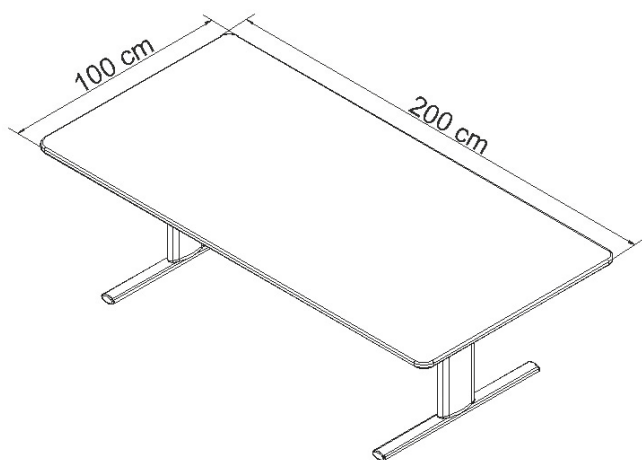

Adjustable in height and with plenty of legroom, wheelchair users are certain to get easy and close access to the table. Also, the arm supports can be used as an aid for obtaining a balanced sitting position and is also an extra forearm support.

If you need seating for more people than the standard Vision Group tables can accommodate, the tables can also be used in extension of one another.

# ROPOX VISION GROUP TABLE

Max. load capacity: 100 kg  
 Height: 50-70 or 60-90 cm  
 Depth: 100 cm  
 Width: 165, 200 or 240 cm  
 Inner Width: 133 cm  
 Frame Colour: Silver Grey

## TECHNICAL INFORMATION

SIZE	ITEM NO. (height 50-70 cm.)	ITEM NO. (height 60-90 cm.)
165 x 100 cm	20-62116-11	20-62216-11
200 x 100 cm	20-62120-11	20-62220-11
240 x 100 cm	20-62124-11	20-62224-11

All tables are height adjustable from 50-70 cm or 60-90 cm.