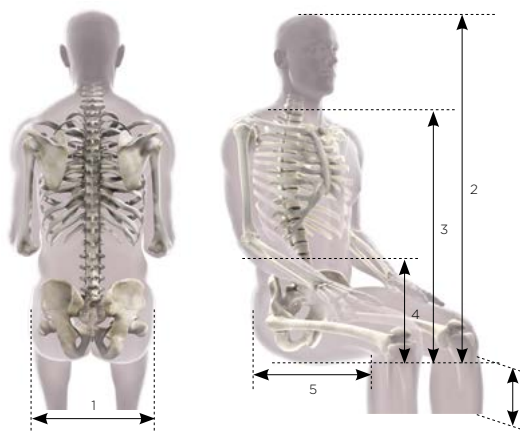

Clients information

Name (optional)
 Age
 Disability

Required chair's dimensions

Position	Description	Dimension	Unit
A	Overall width		mm
B	Back support angle		deg.
C	Overall height (w/o head support)		mm
D	Overall length		mm
E	Seat to floor height		mm
F	Leg support angle		deg.

Client's data

Description	Dimension	Unit
Height		cm
Weight		kg
Waist		cm
Thigh		cm
Lower leg circumference		cm
Leg support angle		deg.
1 Hip width		cm
2 Seat to top of head		cm
3 Seat to shoulder		cm
4 Seat to elbow		cm
5 Knee to back		cm
6 Knee to heel		cm