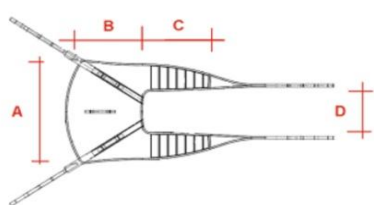

REGULAR - NET 159,19 € incl. 21%

- regular - net - medium
- regular - net - large
- regular - net - xlarge

HYGENIC - NET 159,19 € incl. 21%

- hygenic - net - medium
- hygenic - net - large
- hygenic - net - xlarge

COMFORT - NET 232,21 € incl. 21%

- comfort - net - medium
- comfort - net - large
- comfort - net - xlarge

INFO TILBANDEN voor EAGLE/FALCON - keuze uit 3 modellen, 2 materialen en 3 maten

REGULAR

MEDIUM A78cm B40cm C45cm D30cm
LARGE A84cm B45cm C50cm D36cm
XLARGE A91cm B51cm C56cm D44cm

HYGENIC - toiletopening

MEDIUM A78cm B25cm C60cm D30cm
LARGE A84cm B26cm C70cm D36cm
XLARGE A91cm B27cm C82cm D44cm

COMFORT - met hoofdsteun

MEDIUM A78 B40 C45 D30 E39 cm
LARGE A84 B45 C60 D36 E41 cm
XLARGE A91 B51 C56 D44 E42 cm